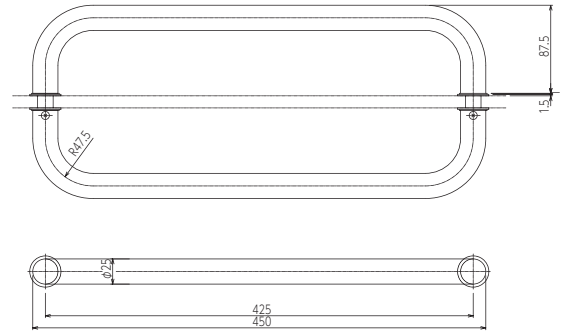

**HANDLE FOR TOUGHENED GLASS** [ドアハンドル]

MATERIAL

Stainless [ステンレス]

9931

COLOR	① POLISHED [みがき]
-------	------------------

①

**HANDLE FOR TOUGHENED GLASS** [ドアハンドル]

MATERIAL